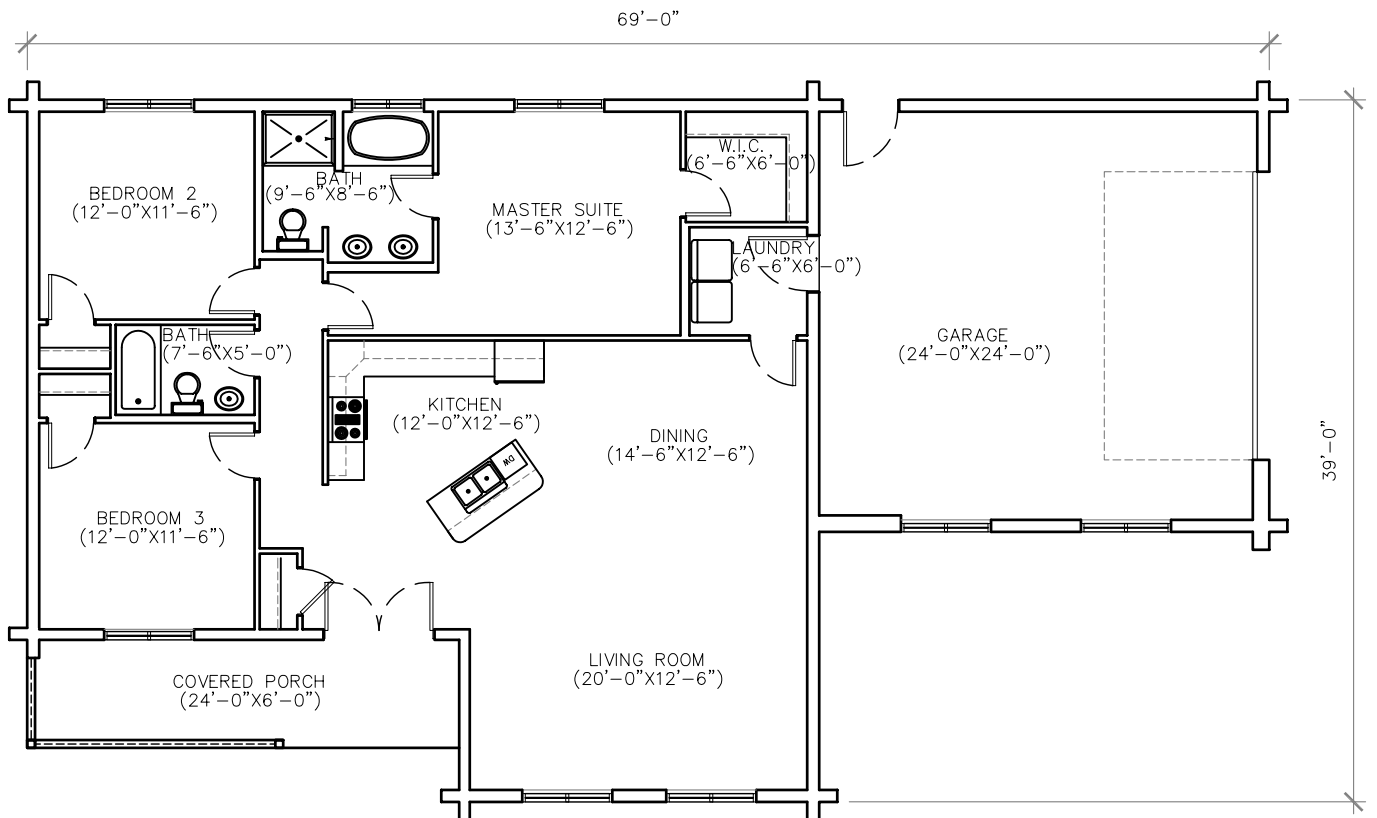

MERRICK DEVELOPMENT 2005-002 MIRRORED

1500 SQ. FT. LIVING

600 SQ. FT. GARAGE

FRONT ELEVATION

FRONT ELEVATION