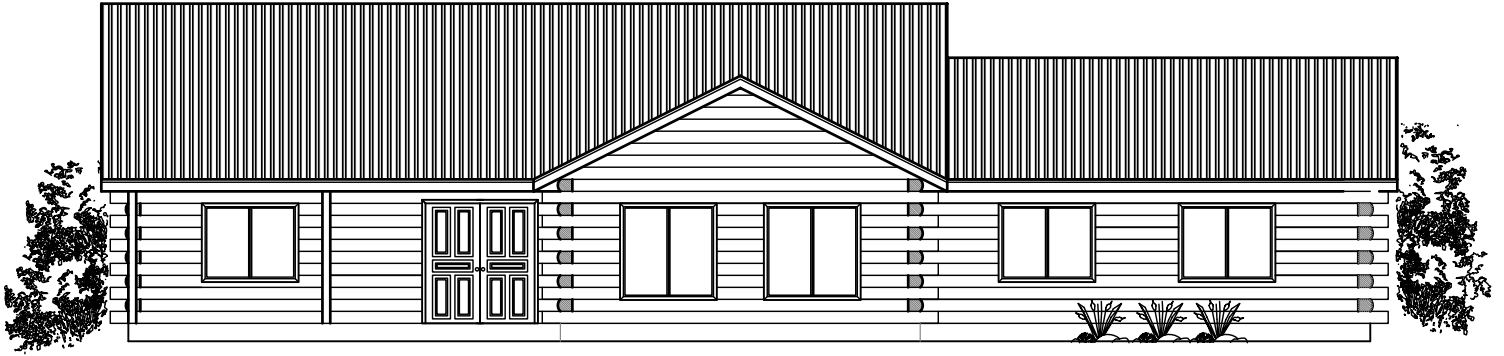

MERRICK DEVELOPMENT 2005-002 MIRRORED

1500 SQ. FT. LIVING

600 SQ. FT. GARAGE

FRONT ELEVATION

FRONT ELEVATION